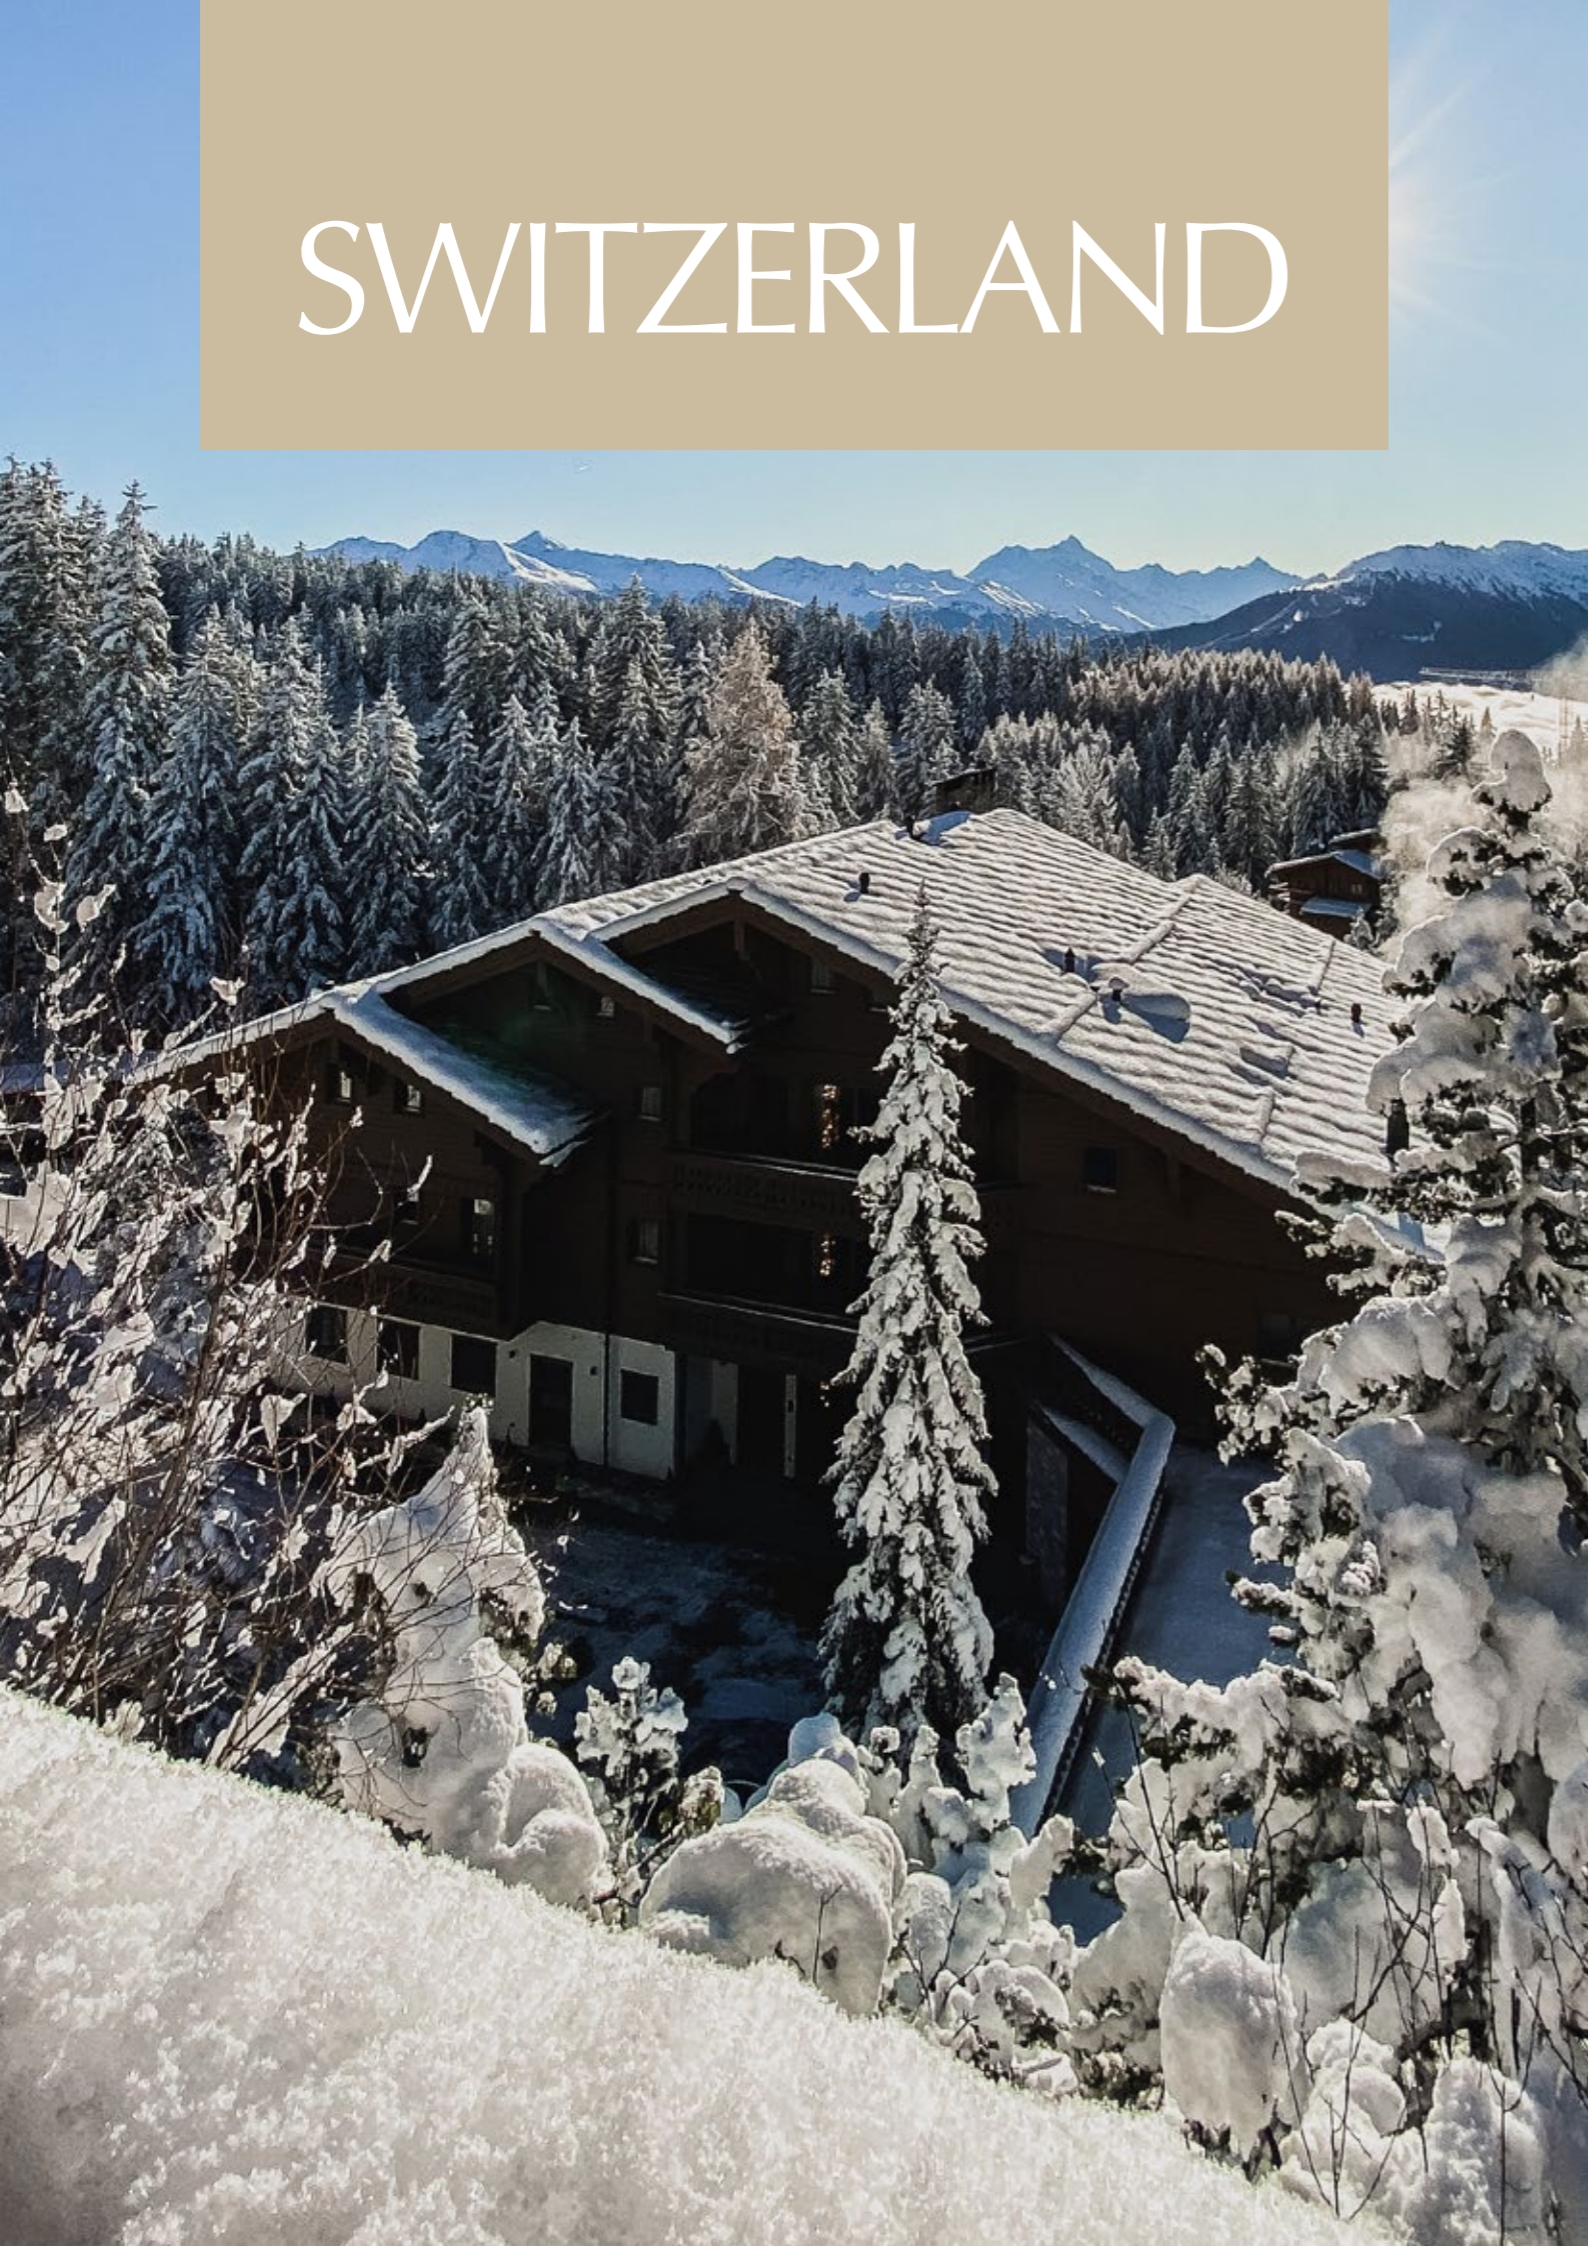

SWITZERLAND

PROPERTIES

Chalet Gstaad _____ 6

Chalet White Escape _____ 12